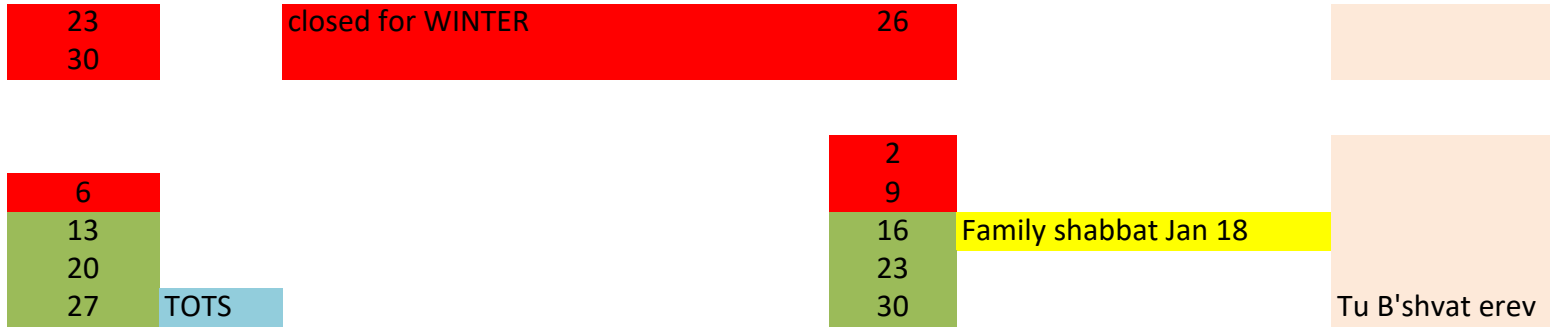

Family shabbat Dec 7

9

TOTS

Chanukah party

Chanukah 1st
candle 2-10

12

Chanukah 1st
candle 2-10

16

19

2019

January

February

March

April

May

12 TOTS
19
26